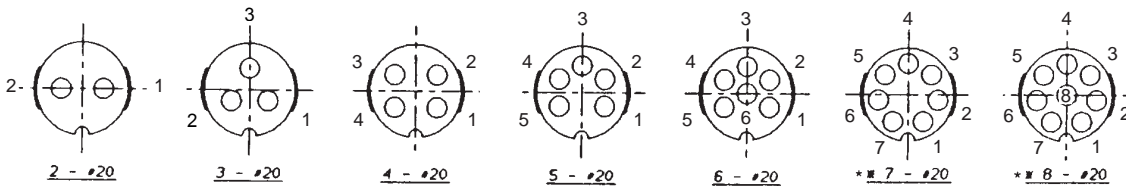

EN3™ MINI WEATHERTIGHT CONNECTOR SERIES

EN3™ CORD CONNECTOR

Cord Connector Contact Arrangements Shown from rear of connector

* 7 and 8 pin not available in crimp male, cord male and panel female

DIMENSIONS ARE FOR REFERENCE ONLY $\frac{\text{Inch}}{\text{(mm)}}$