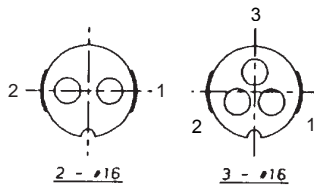

EN3™ MINI WEATHERTIGHT CONNECTOR SERIES

EN3™ CORD CONNECTOR

Cord Connector Contact Arrangements Shown from rear of connector

* 7 and 8 pin not available in crimp male, cord male and panel female

DIMENSIONS ARE FOR REFERENCE ONLY $\frac{\text{Inch}}{\text{(mm)}}$