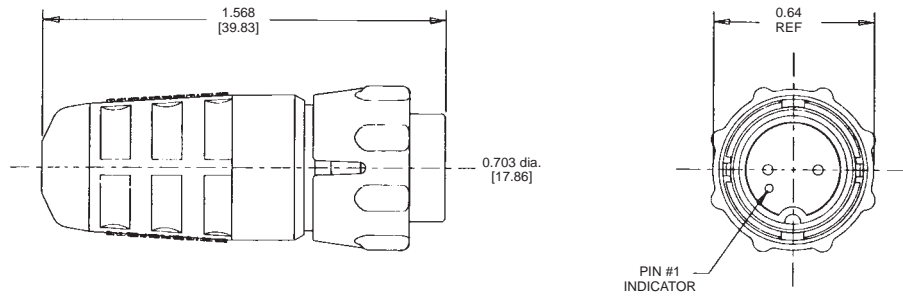

EN3™ MINI WEATHERTIGHT CONNECTOR SERIES

EN3™ CORD CONNECTOR

Cord Connector Contact Arrangements Shown from rear of connector

* 7 and 8 pin not available in crimp male, cord male and panel female

DIMENSIONS ARE FOR REFERENCE ONLY $\frac{\text{Inch}}{\text{(mm)}}$